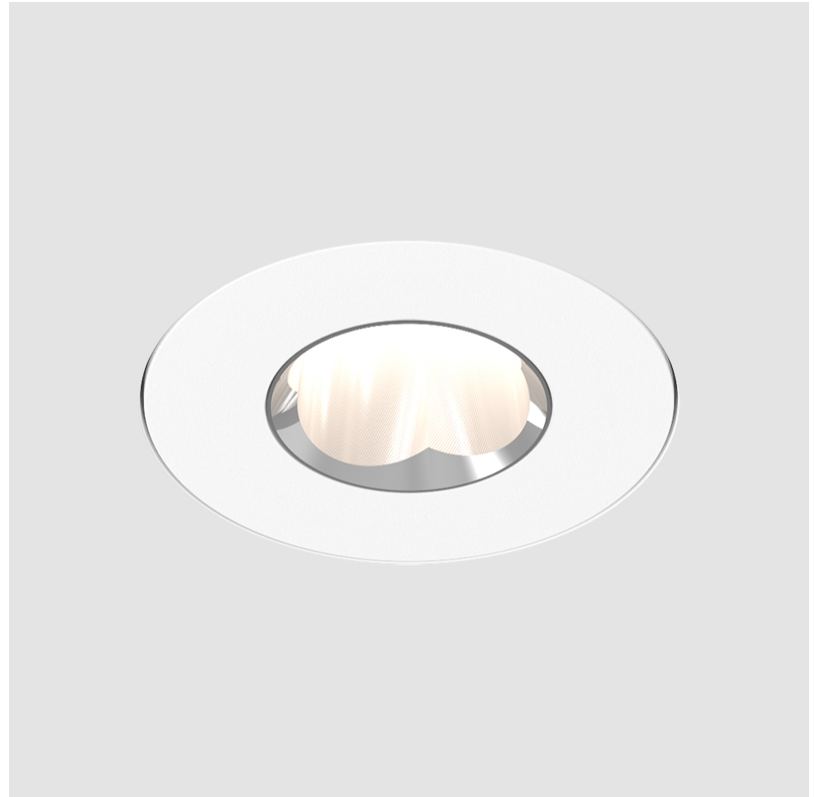

PHYSICAL

Aperture Sizes - Downlights: 1"
Shape: Round
Diameter (mm): 75
Diameter (in): 2 15/16
Height (mm): 65
Height (in): 2 9/16
Ceiling Thickness (mm): 10 / 12.5 / 15 / 25
Ceiling Thickness (in): 3/8 or 1/2 or 9/16 or 1
Min. Recessing Depth (mm): 70
Min. Recessing Depth (in): 2 3/4
Diffuser: Lens Pack - Spread Lens / Linear Spread Lens / Honeycomb Louver
Fixture Finish: SSR / BKV / CWI / CRY / HAB / UFT / ITA / RUA / FTG / MYG / LOD / PUS / FRO / FUP / KIA / POP / BLS / SPG / MEY / GOH / CHC / COM / ABZ / JAG / OBR / MOS / ROR
Fixture Material: Aluminum Die Cast
Cut-out Measurements: 68mm / 2 11/16" Diameter

ELECTRICAL

Lamp Type: LED (Zhaga Standard)
Input Wattage (W): 15
Total Output Wattage (W): 13.6
Dimming: Tri-Mode (Non-Dimming and Phase Dimming (120Vac only) and 0-10V Dimming)
Driver Included: No
Driver Location: Recessed Housing
Driver Type: Constant Current - Universal
Driver Class: Class 2
Input Voltage (V): 120 - 277
Constant Current (MA): 350

LED

Color Temperature (°K): 2700 / 3000 / 3500 / 4000
Max. Delivered Lumen (lm): 1295 / 1377 / 1442 / 1455
Nominal Lumen (lm): 1566 / 1665 / 1743 / 1759
CRI: >90 CRI
Lamp Life (hrs): 50000

OPTICAL

Reflector: 34
Adjustability: Fixed

RATINGS AND CERTIFICATIONS

Certified By: Certified for North American Standards
IP rating: IP20