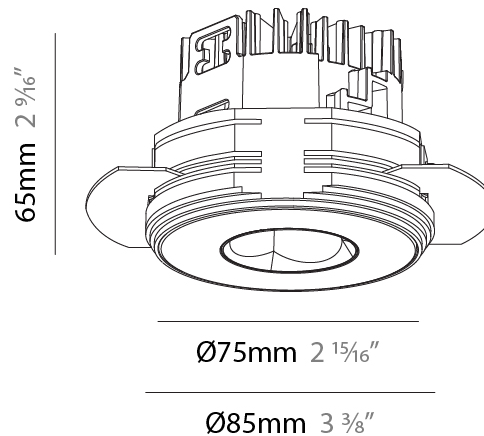

PHYSICAL

Aperture Sizes - Downlights: 1"
Shape: Round
Diameter (mm): 75
Diameter (in): 2 15/16
Height (mm): 65
Height (in): 2 9/16
Ceiling Thickness (mm): 10 / 12.5 / 15 / 25
Ceiling Thickness (in): 3/8 or 1/2 or 9/16 or 1
Min. Recessing Depth (mm): 70
Min. Recessing Depth (in): 2 3/4
Diffuser: Lens Pack - Spread Lens / Linear Spread Lens / Honeycomb Louver
Fixture Finish: SSR / BKV / CWI / CRY / HAB / UFT / ITA / RUA / FTG / MYG / LOD / PUS / FRO / FUP / KIA / POP / BLS / SPG / MEY / GOH / CHC / COM / ABZ / JAG / OBR / MOS / ROR
Fixture Material: Aluminum Die Cast
Cut-out Measurements: 68mm / 2 11/16" Diameter

ELECTRICAL

Lamp Type: LED (Zhaga Standard)
Input Wattage (W): 16
Total Output Wattage (W): 14.6
Dimming: Tri-Mode (Non-Dimming and Phase Dimming (120Vac only) and 0-10V Dimming)
Driver Included: No
Driver Location: Recessed Housing
Driver Type: Constant Current - Universal
Driver Class: Class 2
Input Voltage (V): 120 - 277
Constant Current (MA): 350

LED

Color Temperature (°K): 2700 / 3000 / 3500 / 4000
Max. Delivered Lumen (lm): 1067 / 1150 / 1217 / 1220
Nominal Lumen (lm): 1393 / 1501 / 1589 / 1592
CRI: >90 CRI
Lamp Life (hrs): 50000

OPTICAL

Reflector: 14
Adjustability: Fixed

RATINGS AND CERTIFICATIONS

Certified By: Certified for North American Standards
IP rating: IP20