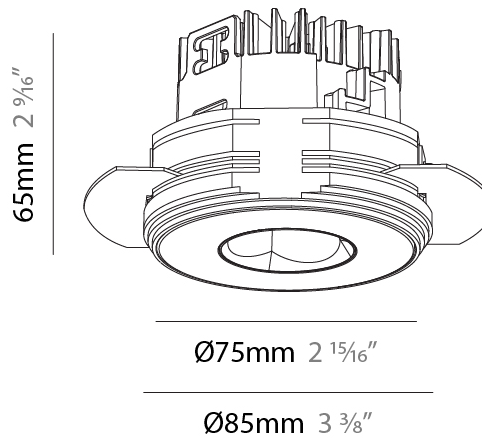

PHYSICAL

Aperture Sizes - Downlights: 1"
Shape: Round
Diameter (mm): 75
Diameter (in): 2 15/16
Height (mm): 65
Height (in): 2 9/16
Ceiling Thickness (mm): 10 / 12.5 / 15 / 25
Ceiling Thickness (in): 3/8 or 1/2 or 9/16 or 1
Min. Recessing Depth (mm): 70
Min. Recessing Depth (in): 2 3/4
Diffuser: Lens Pack - Spread Lens / Linear Spread Lens / Honeycomb Louver
Fixture Finish: SSR / BKV / CWI / CRY / HAB / UFT / ITA / RUA / FTG / MYG / LOD / PUS / FRO / FUP / KIA / POP / BLS / SPG / MEY / GOH / CHC / COM / ABZ / JAG / OBR / MOS / ROR
Fixture Material: Aluminum Die Cast
Cut-out Measurements: 86mm / 2 11/16" Diameter

ELECTRICAL

Lamp Type: LED (Zhaga Standard)
Input Wattage (W): 14
Total Output Wattage (W): 12.7
Dimming: Dali Dimming
Driver Included: No
Driver Location: Recessed Housing
Driver Type: Constant Current - Universal (120Vac only for DALI driver)
Driver Class: Class 2
Input Voltage (V): 120 - 277
Constant Current (MA): 700

LED

Color Temperature (°K): 2700-6500 Tunable White
Max. Delivered Lumen (lm): 1129
Nominal Lumen (lm): 1460
CRI: >90 CRI
Lamp Life (hrs): 50000
Special LEDs offerings: Tunable White

OPTICAL

Reflector°: 36
Adjustability: Fixed

RATINGS AND CERTIFICATIONS

Certified By: Certified for North American Standards
IP rating: IP20