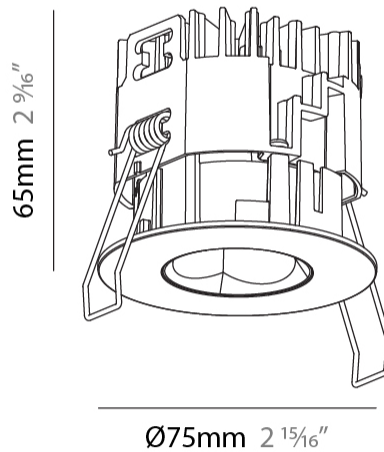

PHYSICAL

Aperture Sizes - Downlights: 1"
Shape: Round
Diameter (mm): 75
Diameter (in): 2 15/16
Height (mm): 65
Height (in): 2 9/16
Ceiling Thickness (mm): 1 - 25
Ceiling Thickness (in): 1/16 - 1 3/16
Min. Recessing Depth (mm): 70
Min. Recessing Depth (in): 2 3/4
Diffuser: Lens Pack - Spread Lens / Linear Spread Lens / Honeycomb Louver
Fixture Finish: SSR / BKV / CWI / CRY / HAB / UFT / ITA / RUA / FTG / MYG / LOD / PUS / FRO / FUP / KIA / POP / BLS / SPG / MEY / GOH / CHC / COM / ABZ / JAG / OBR / MOS / ROR
Fixture Material: Aluminum Die Cast
Cut-out Measurements: 68mm / 2 11/16" Diameter

ELECTRICAL

Lamp Type: LED (Zhaga Standard)
Input Wattage (W): 16
Total Output Wattage (W): 14.6
Dimming: Tri-Mode (Non-Dimming and Phase Dimming (120Vac only) and 0-10V Dimming)
Driver Included: No
Driver Location: Recessed Housing
Driver Type: Constant Current - Universal
Driver Class: Class 2
Housing: See Components
Input Voltage (V): 120 - 277
Constant Current (MA): 350

LED

Color Temperature (°K): 2700 / 3000 / 3500 / 4000
Max. Delivered Lumen (lm): 1067 / 1150 / 1217 / 1220
Nominal Lumen (lm): 1393 / 1501 / 1589 / 1592
CRI: >90 CRI
Lamp Life (hrs): 50000

OPTICAL

Reflector°: 14
Adjustability: Fixed

RATINGS AND CERTIFICATIONS

Certified By: Certified for North American Standards
IP rating: IP44