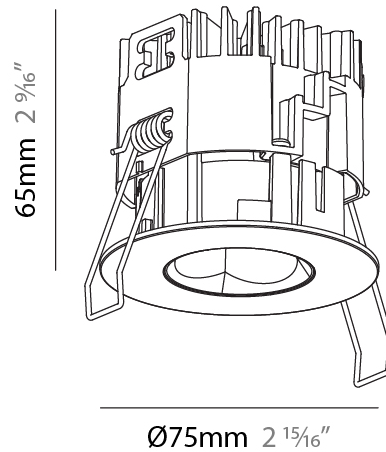

PHYSICAL

Aperture Sizes - Downlights: 1"
Shape: Round
Diameter (mm): 75
Diameter (in): 2 15/16
Height (mm): 65
Height (in): 2 9/16
Ceiling Thickness (mm): 1 - 25
Ceiling Thickness (in): 1/16 - 1 3/16
Min. Recessing Depth (mm): 70
Min. Recessing Depth (in): 2 3/4
Diffuser: Lens Pack - Spread Lens / Linear Spread Lens / Honeycomb Louver
Fixture Finish: SSR / BKV / CWI / CRY / HAB / UFT / ITA / RUA / FTG / MYG / LOD / PUS / FRO / FUP / KIA / POP / BLS / SPG / MEY / GOH / CHC / COM / ABZ / JAG / OBR / MOS / ROR
Fixture Material: Aluminum Die Cast
Cut-out Measurements: 68mm / 2 11/16" Diameter

ELECTRICAL

Lamp Type: LED (Zhaga Standard)
Input Wattage (W): 15
Total Output Wattage (W): 13.6
Dimming: Tri-Mode (Non-Dimming and Phase Dimming (120Vac only) and 0-10V Dimming)
Driver Included: No
Driver Location: Recessed Housing
Driver Type: Constant Current - Universal
Driver Class: Class 2
Housing: See Components
Input Voltage (V): 120 - 277
Constant Current (MA): 350

LED

Color Temperature (°K): 2700 / 3000 / 3500 / 4000
Max. Delivered Lumen (lm): 1295 / 1377 / 1442 / 1455
Nominal Lumen (lm): 1566 / 1665 / 1743 / 1759
CRI: >90 CRI
Lamp Life (hrs): 50000

OPTICAL

Reflector°: 34
Adjustability: Fixed

RATINGS AND CERTIFICATIONS

Certified By: Certified for North American Standards
IP rating: IP20