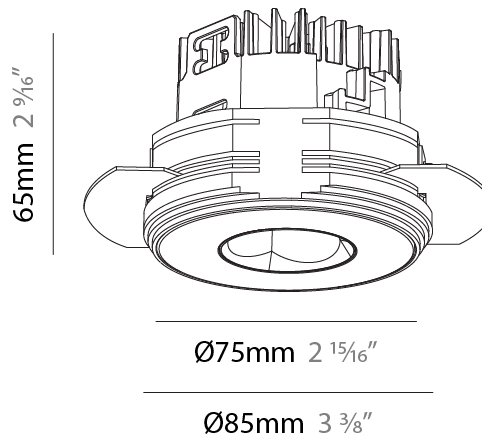

PHYSICAL

Aperture Sizes - Downlights: 1"
Shape: Round
Diameter (mm): 75
Diameter (in): 2 15/16
Height (mm): 65
Height (in): 2 9/16
Ceiling Thickness (mm): 10 / 12.5 / 15 / 25
Ceiling Thickness (in): 3/8 or 1/2 or 9/16 or 1
Min. Recessing Depth (mm): 70
Min. Recessing Depth (in): 2 3/4
Diffuser: Lens Pack - Spread Lens / Linear Spread Lens / Honeycomb Louver
Fixture Finish: SSR / BKV / CWI / CRY / HAB / UFT / ITA / RUA / FTG / MYG / LOD / PUS / FRO / FUP / KIA / POP / BLS / SPG / MEY / GOH / CHC / COM / ABZ / JAG / OBR / MOS / ROR
Fixture Material: Aluminum Die Cast
Cut-out Measurements: 86mm / 2 11/16" Diameter

ELECTRICAL

Lamp Type: LED (Zhaga Standard)
Input Wattage (W): 14
Total Output Wattage (W): 12.7
Dimming: Dali Dimming
Driver Included: No
Driver Location: Recessed Housing
Driver Type: Constant Current - Universal (120Vac only for DALI driver)
Driver Class: Class 2
Input Voltage (V): 120 - 277
Constant Current (MA): 700

LED

Color Temperature (°K): 2700-6500 Tunable White
Max. Delivered Lumen (lm): 1129
Nominal Lumen (lm): 1460
CRI: >90 CRI
Lamp Life (hrs): 50000
Special LEDs offerings: Tunable White

OPTICAL

Reflector°: 36
Adjustability: Fixed

RATINGS AND CERTIFICATIONS

Certified By: Certified for North American Standards
IP rating: IP20